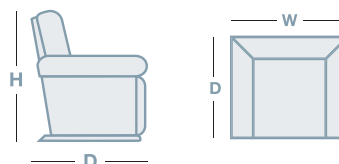

Rocker Recliner w/adj HR

750mm

900mm

1040mm

Power XR Recliner

755mm

910mm

1040mm

2 Seater

1205mm

865mm

1040mm

3 Seater

1715mm

865mm

1040mm

HOW TO MEASURE

CONNECT WITH US

www.la-z-boy.co.nz • www.la-z-boy.com.au

LA Z BOY
FURNITURE GALLERY®

Live life Comfortably.®

Coverings: Product image may depict coverings that are no longer available or differ from actual colour. For current covering options please contact your local retailer.