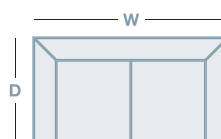

HOW TO MEASURE

CONNECT WITH US

www.la-z-boy.co.nz • www.la-z-boy.com.au

LA Z BOY
FURNITURE GALLERY®

Live life Comfortably.®

Coverings: Product image may depict coverings that are no longer available or differ from actual colour. For current covering options please contact your local retailer.

Dimensions: Please note that variations in dimensions and appearance can occur. Construction differences in upholstery covering (fabric and leather) can cause variances in dimensions. All dimensions are shown in millimeters. Measurements quoted are a guide only. Please confirm details with your local retailer before ordering.

Product illustrations: The product images shown are for illustration purposes only and may not be an exact representation of the product. Please confirm details with your local retailer before ordering.