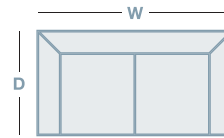

HOW TO MEASURE