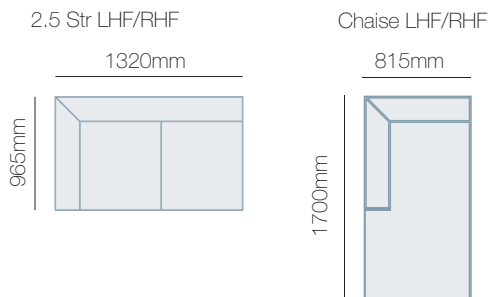

CORNER MODULAR

CONNECT WITH US

www.la-z-boy.co.nz • www.la-z-boy.com.au

LA Z BOY
FURNITURE GALLERY®

Live life Comfortably.®

Coverings: Product image may depict coverings that are no longer available or differ from actual colour. For current covering options please contact your local retailer.

Dimensions: Please note that variations in dimensions and appearance can occur. Construction differences in upholstery covering (fabric and leather) can cause variances in dimensions. All dimensions are shown in millimeters. Measurements quoted are a guide only. Please confirm details with your local retailer before ordering.

Product illustrations: The product images shown are for illustration purposes only and may not be an exact representation of the product. Please confirm details with your local retailer before ordering.