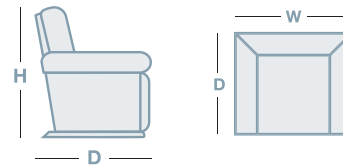

## IN THE RANGE

	W	D	H
 Arma Armchair	785mm	965mm	915mm
 Arma 2.5 Seater	1395mm	965mm	915mm
 Arma 3 Seater	1980mm	965mm	915mm
Modular			915mm

## HOW TO MEASURE