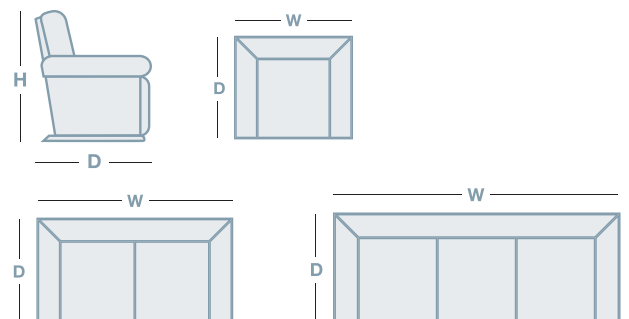

HOW TO MEASURE

CONNECT WITH US

www.la-z-boy.co.nz • www.la-z-boy.com.au

LA Z BOY®
Live life Comfortably.®

Coverings: Product image may depict coverings that are no longer available or differ from actual colour. For current covering options please contact your local retailer.

Dimensions: Please note that variations in dimensions and appearance can occur. Construction differences in upholstery covering (fabric and leather) can cause variances in dimensions. All dimensions are shown in millimeters. Measurements quoted are a guide only. Please confirm details with your local retailer before ordering.

Product illustrations: The product images shown are for illustration purposes only and may not be an exact representation of the product. Please confirm details with your local retailer before ordering.