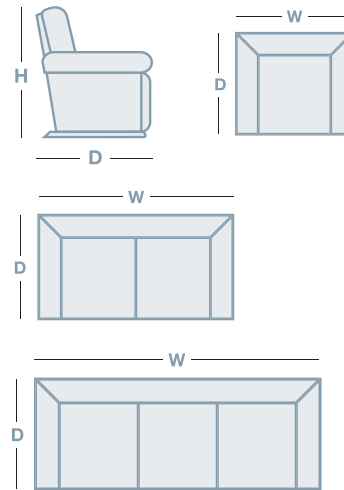

## IN THE RANGE

|  | W      | D     | H     |
|--|--------|-------|-------|
|  Martelli Armchair    | 1195mm | 980mm | 890mm |
|  Martelli Ottoman    | 1020mm | 790mm | 465mm |
|  Martelli 2.5 Seater | 1750mm | 980mm | 890mm |
|  Martelli 3 Seater   | 2310mm | 980mm | 890mm |
| Martelli Modular Pieces  |        |       | 890mm |

## CORNER MODULAR

Modular Pieces:

## HOW TO MEASURE