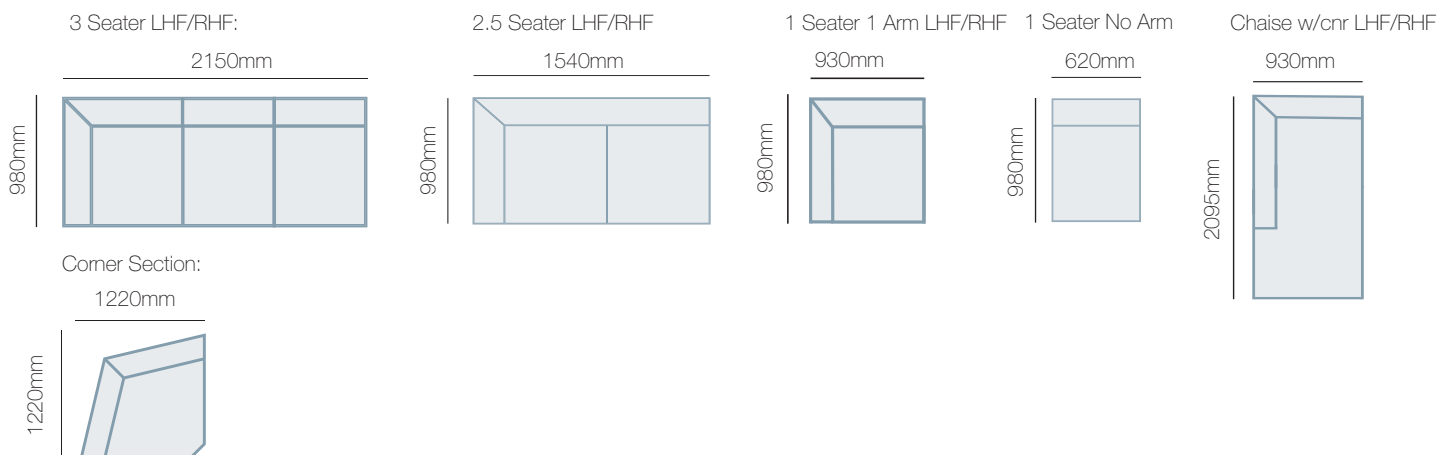

## IN THE RANGE

|  | W      | D     | H     |
|--|--------|-------|-------|
|  Martelli Armchair    | 1195mm | 980mm | 890mm |
|  Martelli Ottoman    | 1020mm | 790mm | 465mm |
|  Martelli 2.5 Seater | 1750mm | 980mm | 890mm |
|  Martelli 3 Seater   | 2310mm | 980mm | 890mm |
| Martelli Modular Pieces  |        |       | 890mm |

## HOW TO MEASURE