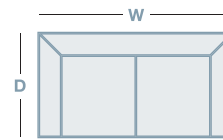

HOW TO MEASURE

	2 Seater	1360mm	965mm	1055mm
	2 Seater Glideaway	1380mm	980mm	1055mm
	2 Seater Twin Recliner	1475mm	965mm	1040mm
	3 Seater	1870mm	965mm	1055mm
	3 Seater Glideaway	2005mm	980mm	1055mm
	3 Seater Twin Recliner	1980mm	965mm	1040mm