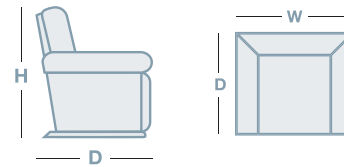

HOW TO MEASURE