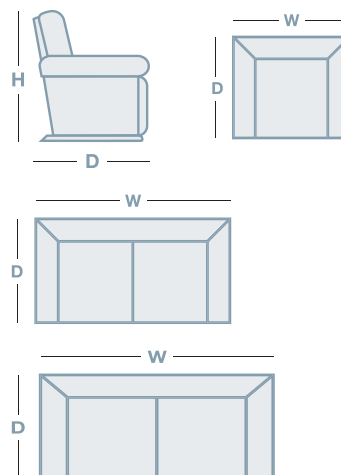

FEATURES

- Available in fabric and leather

IN THE RANGE

W D H

	Splendor Chair	1245mm	955mm	940mm
	Splendor Ottoman	750mm	550mm	450mm
	Splendor 2.5 Seater	1955mm	955mm	940mm
	Splendor 3 Seater	2160mm	955mm	940mm
	Splendor Modular Pieces			940mm

HOW TO MEASURE

CHAISE MODULAR

3 Seater LHF/RHF 1815mm	Chaise w/arm LHF/RHF 1080mm	Corner 930mm	Armless 1.5 Seater 765mm
			
955mm	1615mm	930mm	955mm
		Armless 2.5 Seater 1525mm	
			
		955mm	955mm

CONNECT WITH US