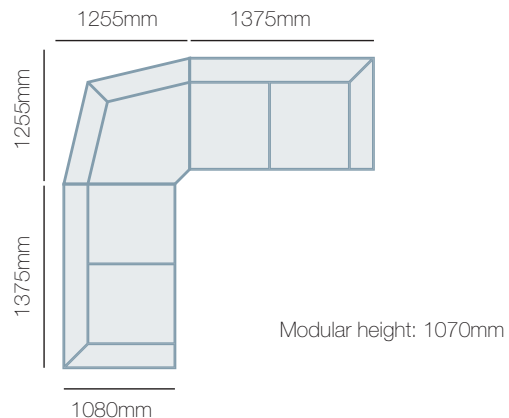

CORNER MODULAR

CONNECT WITH US

www.la-z-boy.co.nz • www.la-z-boy.com.au

LA Z BOY
FURNITURE GALLERY®

Live Life Comfortably.®

Coverings: Product image may depict coverings that are no longer available or differ from actual colour. For current covering options please contact your local retailer.

Dimensions: Please note that variations in dimensions and appearance can occur. Construction differences in upholstery covering (fabric and leather) can cause variances in dimensions. All dimensions are shown in millimeters. Measurements quoted are a guide only. Please confirm details with your local retailer before ordering.

Product illustrations: The product images shown are for illustration purposes only and may not be an exact representation of the product. Please confirm details with your local retailer before ordering.