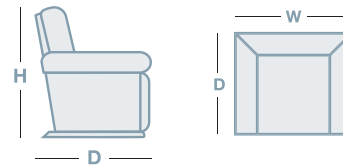

UNITED

OVERVIEW

Experience the ultimate in reclining, with the First Class Collection. The United not only reclines, but has an adjustable power headrest, USB port and the ability to lie almost flat, ensuring you experience full body relaxation. All of this at the touch of a button! With the options of fabric or leather, you can be experiencing first class reclining soon!

FEATURES

- Power lay-flat mechanism.
- Power adjustable headrest.
- USB Port.
- LED light. Touch sensor on head of light to power on/off & adjust brightness. Short touch to power on/off. Long touch to adjust brightness.
- Reading light console with adjustable swivel table and storage compartment.
- Wireless charger on top of reading console. Simply lay your phone on the charging disc. Compatible with both iPhone and Android. To use you may need to remove the case on your phone.
- Power Reclining 3 Seater: Both end seats recline for individual relaxation. Middle seat does not recline.
- Optional downloadable App.

IN THE RANGE

	W	D	H
Power Recliner	965mm	1080mm	1070mm
2.5 Seater Twin Power Recliner	1575mm	1080mm	1070mm
2.5 Seater Twin Power Recliner w/console	1880mm	1080mm	1070mm
3 Seater Twin Power Recliner	2110mm	1080mm	1070mm
Armless Power Recliner	585mm	1080mm	1070mm
Armless Chair	560mm	1080mm	1070mm
Console	305mm	1080mm	1070mm
Reading Light Console	335mm	865mm	610mm
1 Seater Pwr Recl LHF/RHF	815mm	1080mm	1070mm
2 Seater Pwr Recl LHF/RHF	1375mm	1080mm	1070mm

HOW TO MEASURE

CORNER MODULAR

CONNECT WITH US

www.la-z-boy.co.nz • www.la-z-boy.com.au

LA Z BOY
FURNITURE GALLERY®

Live Life Comfortably.®

Coverings: Product image may depict coverings that are no longer available or differ from actual colour. For current covering options please contact your local retailer.