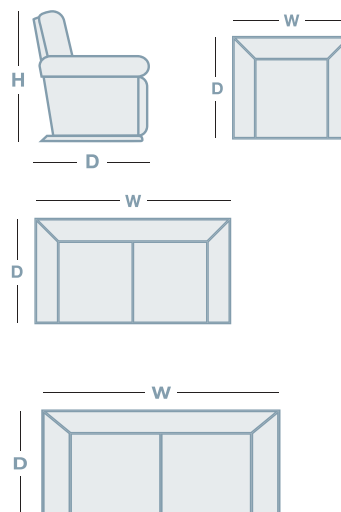

CONNECT WITH US

www.la-z-boy.co.nz • www.la-z-boy.com.au

LA Z BOY®
Live life Comfortably.®

Coverings: Product image may depict coverings that are no longer available or differ from actual colour. For current covering options please contact your local retailer.

Dimensions: Please note that variations in dimensions and appearance can occur. Construction differences in upholstery covering (fabric and leather) can cause variances in dimensions. All dimensions are shown in millimeters. Measurements quoted are a guide only. Please confirm details with your local retailer before ordering.

Product illustrations: The product images shown are for illustration purposes only and may not be an exact representation of the product. Please confirm details with your local retailer before ordering.