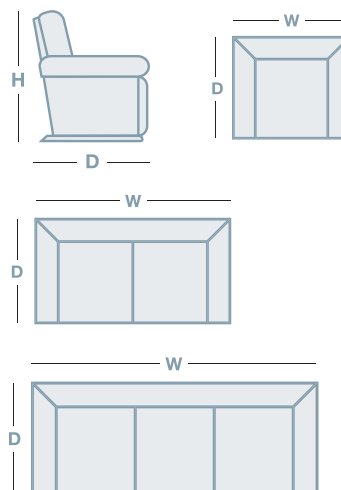

HOW TO MEASURE

CONNECT WITH US

www.la-z-boy.co.nz • www.la-z-boy.com.au

LA Z BOY
FURNITURE GALLERY®

Coverings: Product image may depict coverings that are no longer available or differ from actual colour. For current covering options please contact your local retailer.

Dimensions: Please note that variations in dimensions and appearance can occur. Construction differences in upholstery covering (fabric and leather) can cause variances in dimensions. All dimensions are shown in millimeters. Measurements quoted are a guide only. Please confirm details with your local retailer before ordering.

Product illustrations: The product images shown are for illustration purposes only and may not be an exact representation of the product. Please confirm details with your local retailer before ordering.