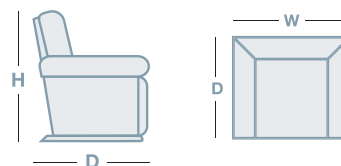

## IN THE RANGE

W D H

Rocker Recliner 690mm 890mm 1030mm

Glideaway Recliner 750mm 900mm 1030mm

Power XR Recliner 690mm 890mm 1030mm

Rocker Recliner w/adj. HR 690mm 1005mm 1055mm

XL Rocker Recliner 760mm 1030mm 1130mm

XL Rocker Recliner w/adj. HR 760mm 1060mm 1130mm

Bronze Lift Chair 690mm 890mm 1015mm

XL Bronze Lift Chair 720mm 1025mm 1150mm

2 Seater 1205mm 940mm 1015mm

2 Seater Glideaway 1460mm 890mm 1030mm

3 Seater 1715mm 940mm 1015mm

## HOW TO MEASURE