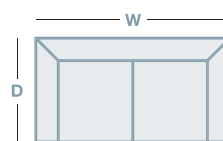

HOW TO MEASURE

CONNECT WITH US

www.la-z-boy.co.nz • www.la-z-boy.com.au

LA Z BOY®
Live life Comfortably.

Coverings: Product image may depict coverings that are no longer available or differ from actual colour. For current covering options please contact your local retailer.

Dimensions: Please note that variations in dimensions and appearance can occur. Construction differences in upholstery covering (fabric and leather) can cause variances in dimensions. All dimensions are shown in millimeters. Measurements quoted are a guide only. Please confirm details with your local retailer before ordering.

Product illustrations: The product images shown are for illustration purposes only and may not be an exact representation of the product. Please confirm details with your local retailer before ordering.