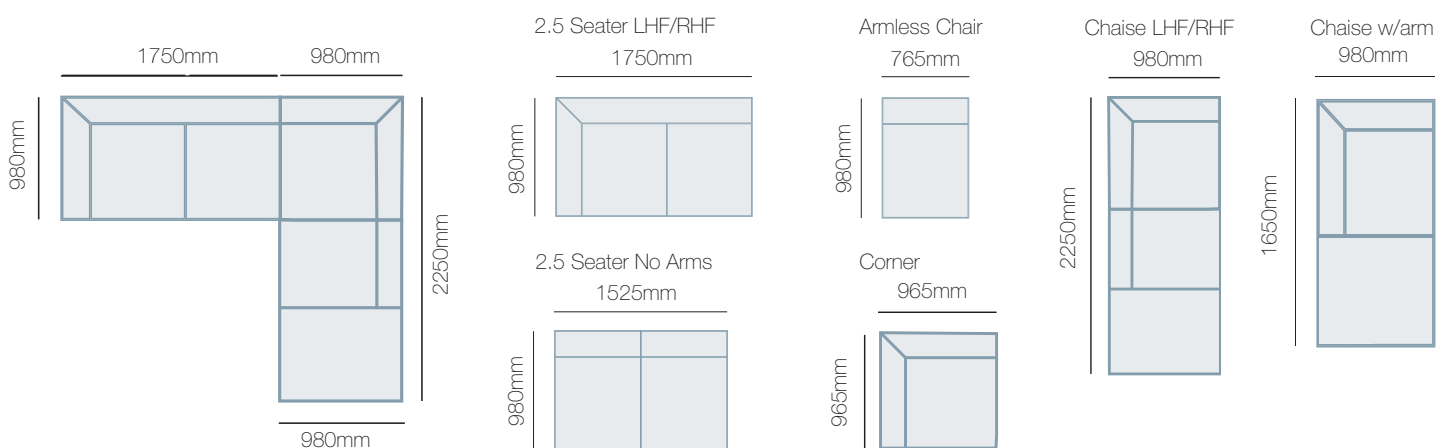

PRAGUE

OVERVIEW

If you desire a stylish family room that is also fit for entertaining, the Prague is a perfect option. Its linear profile and wood-tapered legs, complete with substantial armrests gives you a contemporary look and calming vibe. Combine the Prague armchair with Prague 2.5 and 3 seater to complete the suite.

FEATURES & OPTIONS

- Custom your look to suit your decor with different colour foot options
- Available in fabric & leather

IN THE RANGE

	W	D	H
Prague Armchair	1030mm	980mm	865mm
Prague 2.5 Seater	1640mm	980mm	865mm
Prague 3 Seater	2250mm	980mm	865mm
Prague Ottoman	760mm	635mm	460mm
Prague Modular Pieces			865mm

CORNER MODULAR

HOW TO MEASURE