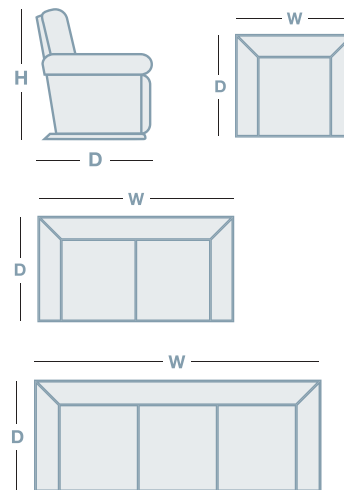

FEATURES & OPTIONS

- Custom your look to suit your decor with different colour foot options
- Available in fabric & leather

IN THE RANGE

	W	D	H
 Prague Armchair	1030mm	980mm	865mm
 Prague 2.5 Seater	1640mm	980mm	865mm
 Prague 3 Seater	2250mm	980mm	865mm
 Prague Ottoman	760mm	635mm	460mm
Prague Modular Pieces			865mm

CORNER MODULAR

HOW TO MEASURE

CONNECT WITH US

www.la-z-boy.co.nz • www.la-z-boy.com.au

LA Z BOY®

Coverings: Product image may depict coverings that are no longer available or differ from actual colour. For current covering options please contact your local retailer.

Dimensions: Please note that variations in dimensions and appearance can occur. Construction differences in upholstery covering (fabric and leather) can cause variances in dimensions. All dimensions are shown in millimeters. Measurements quoted are a guide only. Please confirm details with your local retailer before ordering.