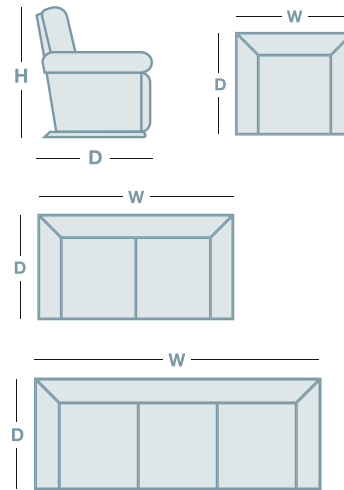

HOW TO MEASURE

CONNECT WITH US

www.la-z-boy.co.nz • www.la-z-boy.com.au

L A Z B O Y®

Coverings: Product image may depict coverings that are no longer available or differ from actual color. For current covering options please contact your local retailer.

Dimensions: Please note that variations in dimensions and appearance can occur. Construction differences in upholstery covering (fabric and leather) can cause variances in dimensions. All dimensions are shown in millimeters. Measurements quoted are a guide only. Please confirm details with your local retailer before ordering.

Product illustrations: The product images shown are for illustration purposes only and may not be an exact representation of the product. Please confirm details with your local retailer before ordering.