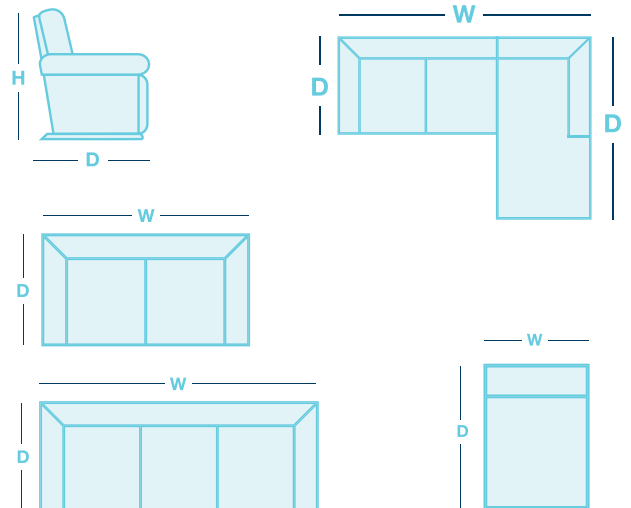

Available as an individual 2.5 and 3 Seater or a 3 Seater Chaise. Even available as a sofa bed with a queen-size mattress. Compact seating solutions, perfect for smaller living spaces.

FEATURES & OPTIONS

- Slope arm detailing.
- Comes with 2 side cushions.
- Loose reversible back cushions.
- Back cushion shaped to complement contour of seat.
- Memory foam mattress on sofa bed.

HOW TO MEASURE

IN THE RANGE

		W	D	H
	2.5 Seater	1650mm	960mm	890mm
	3 Seater	2030mm	960mm	890mm
	3 Seater 1 Arm LHF/RHF	1805mm	960mm	890mm
	Chaise LHF/RHF	955mm	1650mm	890mm

	Sofa Bed	2030mm	960mm	890mm
	Queen Size Mattress Dimension	1520mm	1820mm	120mm