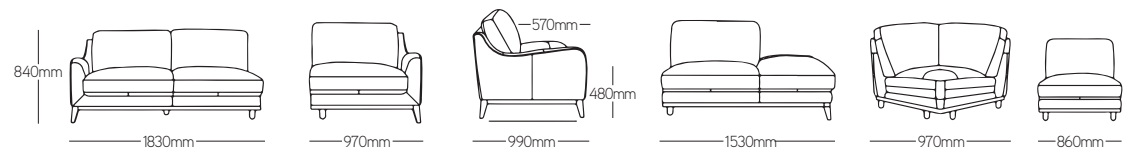

Modica corner with open chaise

Easily fall in love with the Modica with its simple yet retro appeal, narrow curved arms and luxurious comfort.

- Choose between stationary corner lounge with a left or right open chaise, 2.5 seater, 2 seater or 1 seater.

- Customise your desired configuration by adding a armless sectional.
- Offered in CAT 40 or CAT 60 Leather, and Fabric in a wide range of colour options.

exclusive to
FURNITURE COURT

PF-2588

AVAILABLE IN
LEATHER
or
FABRIC