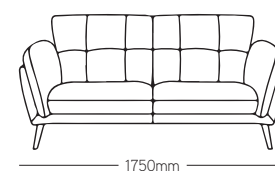

zoletti

premium quality - affordable comfort

Maurice sofa suite

The Maurice is a contemporary example of a stylish and versatile sofa with a high wooden feet and double layered arm cushions. This sofa has remarkable seating comfort and sleek modern design.

- Available in 3 seater, 2.5 Seater, 2 seater and 1 seater.
- Offered in CAT 40 or CAT 60 Leather in a wide range of colour options.

exclusive to
**FURNITURE
COURT**

3778

AVAILABLE IN
**LEATHER
or
FABRIC**