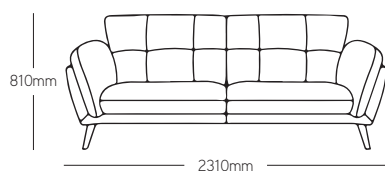

zoletti

premium quality - affordable comfort

Maurice sofa suite

The Maurice is a contemporary example of a stylish and versatile sofa with a high wooden feet and double layered arm cushions. This sofa has remarkable seating comfort and sleek modern design.

- Available in 3 seater, 2.5 Seater, 2 seater and 1 seater.
- Offered in CAT 40 or CAT 60 Leather in a wide range of colour options.

exclusive to
**FURNITURE
COURT**

3778

AVAILABLE IN
**LEATHER
or
FABRIC**