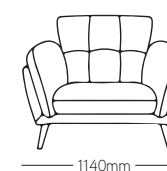

zoletti

premium quality - affordable comfort

Maurice sofa suite

The Maurice is a contemporary example of a stylish and versatile sofa with a high wooden feet and double layered arm cushions. This sofa has remarkable seating comfort and sleek modern design.

- Available in 3 seater, 2.5 Seater, 2 seater and 1 seater.
- Offered in CAT 40 or CAT 60 Leather in a wide range of colour options.

exclusive to
**FURNITURE
COURT**

3778

AVAILABLE IN
**LEATHER
or
FABRIC**

WARRANTY

5 Year Frame
3 Year Mechanism
3 Years Leather/Fabric
2 Year Electrical Components
/Legs/Filling