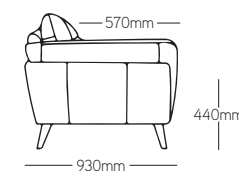

zoletti

premium quality - affordable comfort

Maurice sofa suite

The Maurice is a contemporary example of a stylish and versatile sofa with a high wooden feet and double layered arm cushions. This sofa has remarkable seating comfort and sleek modern design.

- Available in 3 seater, 2.5 Seater, 2 seater and 1 seater.
- Offered in CAT 40 or CAT 60 Leather in a wide range of colour options.

exclusive to
**FURNITURE
COURT**

3778

AVAILABLE IN
**LEATHER
or
FABRIC**

WARRANTY

5 Year Frame
3 Year Mechanism
3 Years Leather/Fabric
2 Year Electrical Components
/Legs/Filling