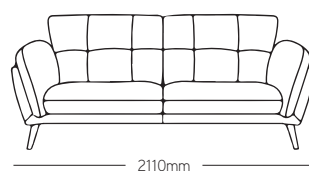

zoletti

premium quality - affordable comfort

Maurice sofa suite

The Maurice is a contemporary example of a stylish and versatile sofa with a high wooden feet and double layered arm cushions. This sofa has remarkable seating comfort and sleek modern design.

- Available in 3 seater, 2.5 Seater, 2 seater and 1 seater.
- Offered in CAT 40 or CAT 60 Leather in a wide range of colour options.

exclusive to
**FURNITURE
COURT**

3778

AVAILABLE IN
**LEATHER
or
FABRIC**